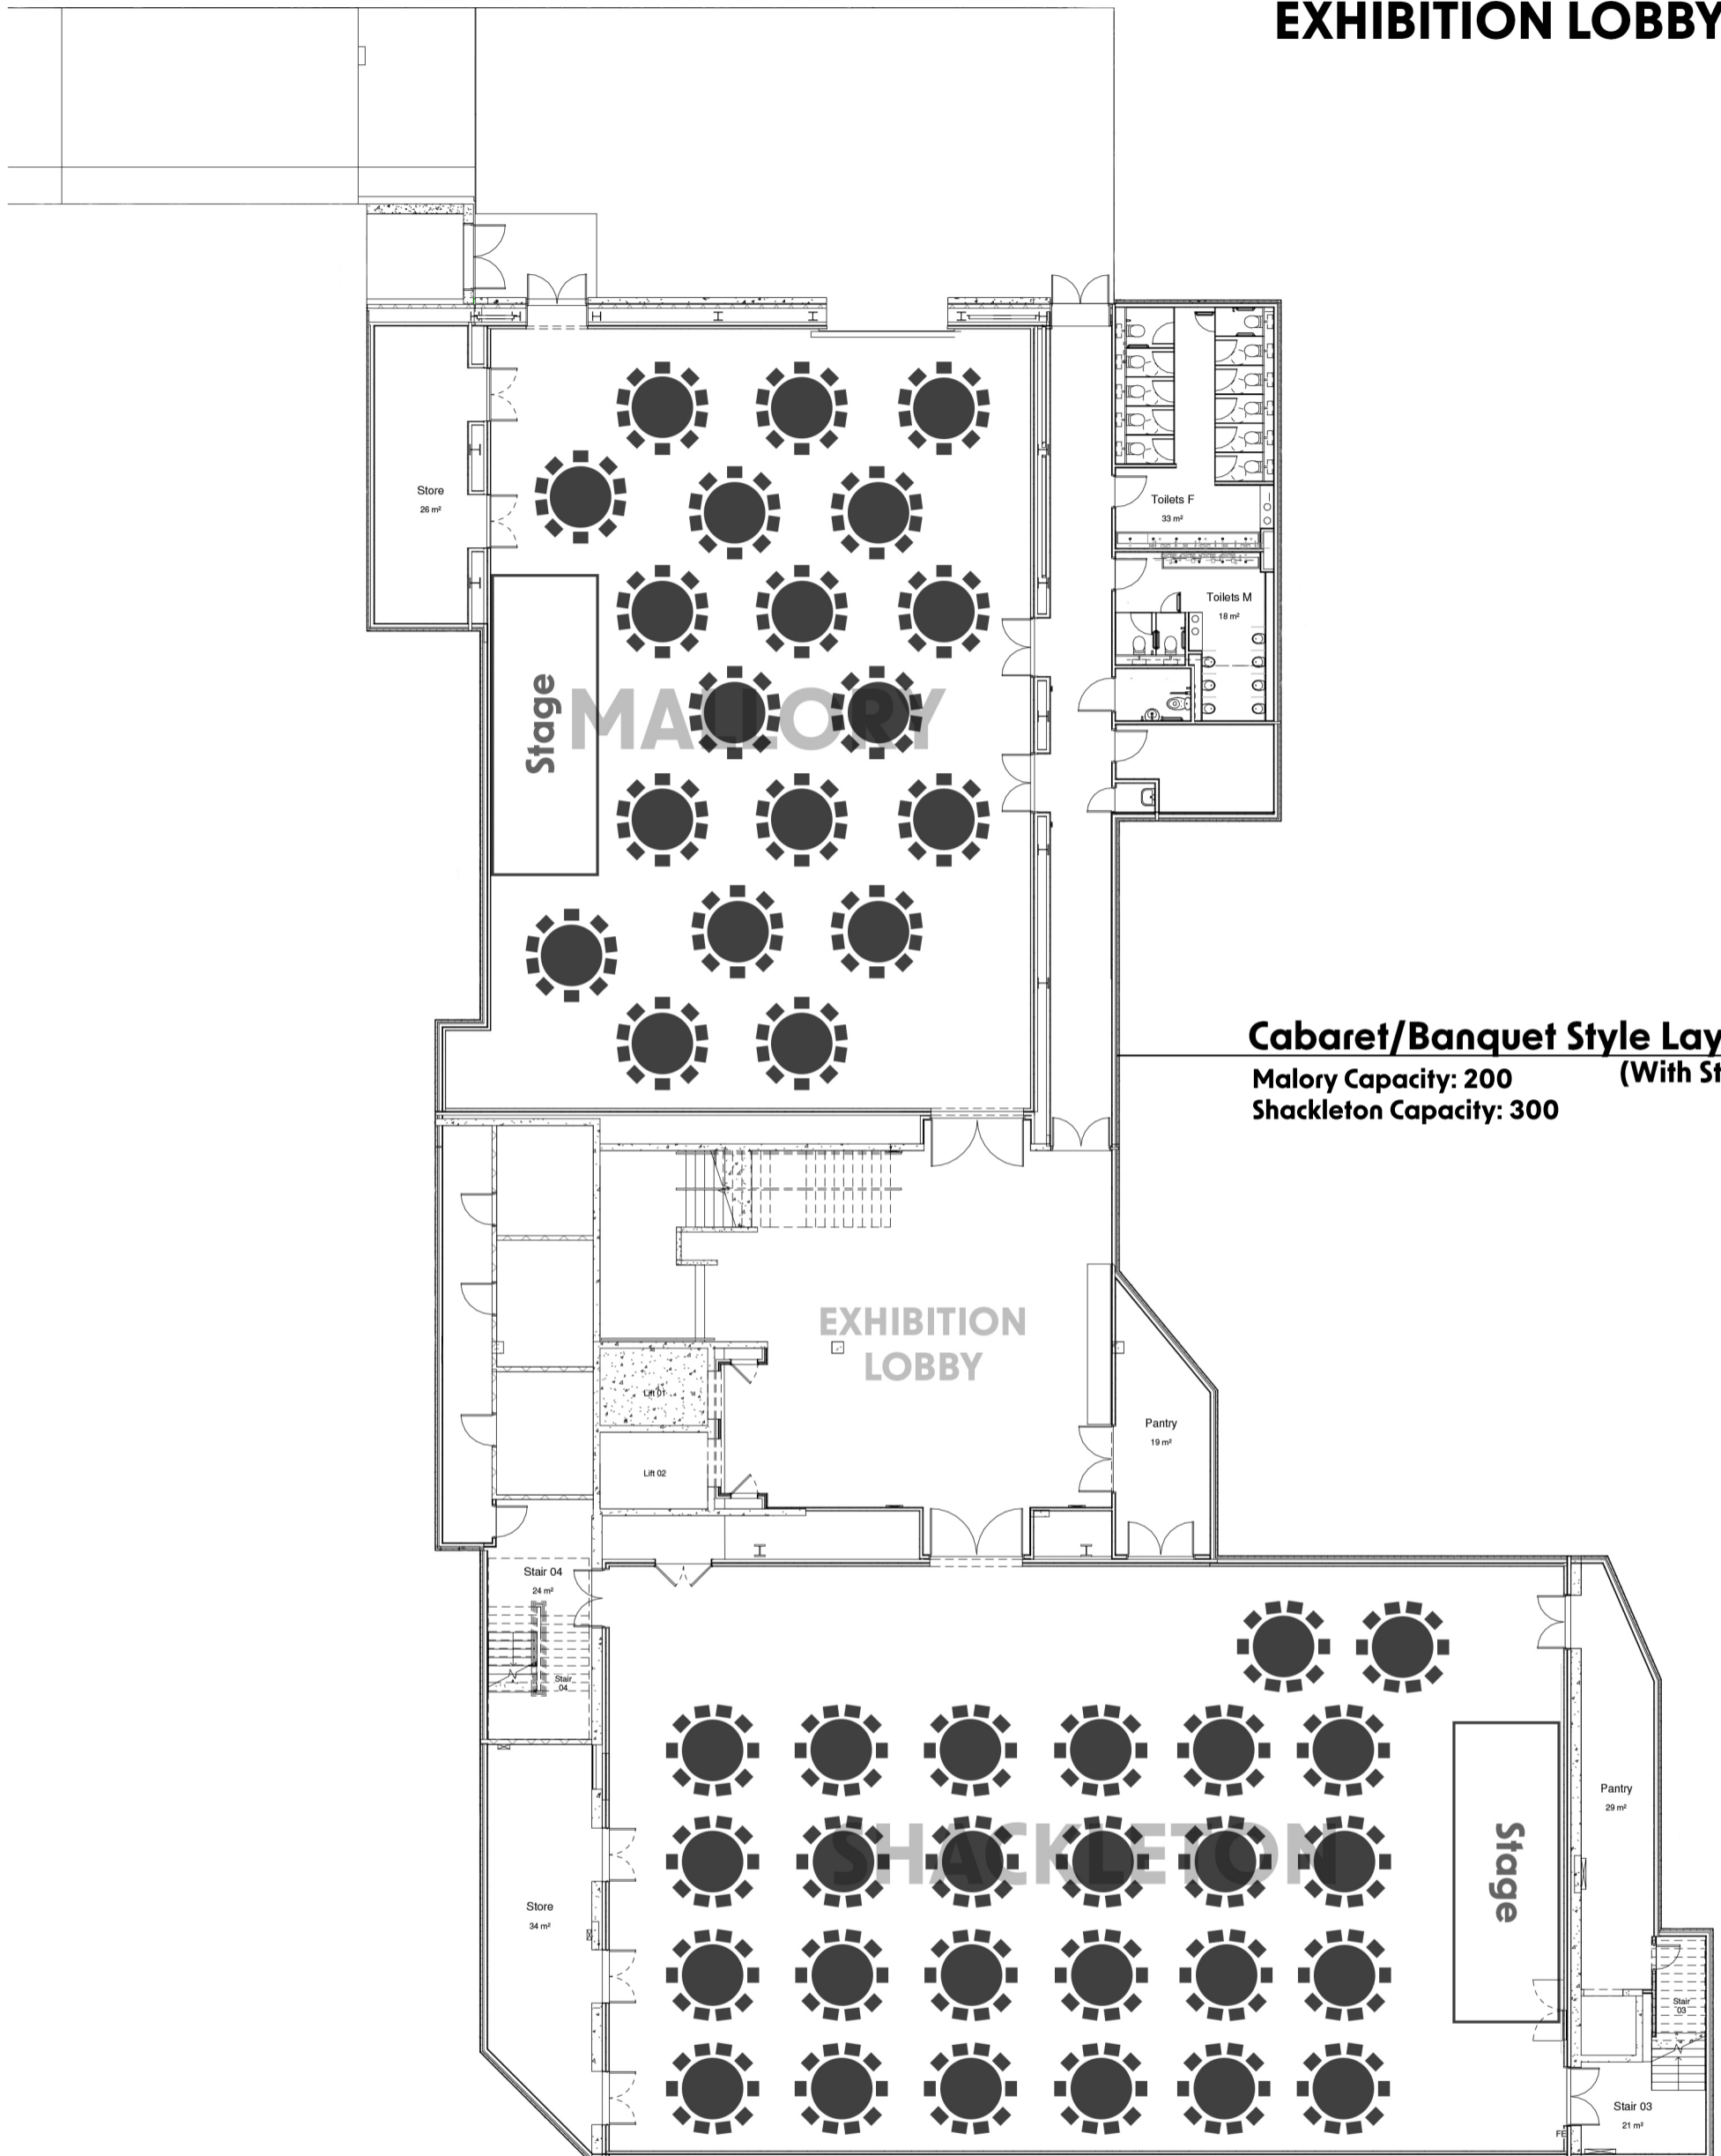

MALLORY, SHACKLETON & EXHIBITION LOBBY

Cabaret/Banquet Style Layout
Malory Capacity: 200 (With Stage)
Shackleton Capacity: 300

Devonshire Quarter
Welcome Building

Devonshire Quarter
Welcome Building

CONFERENCE
EASTBOURNE